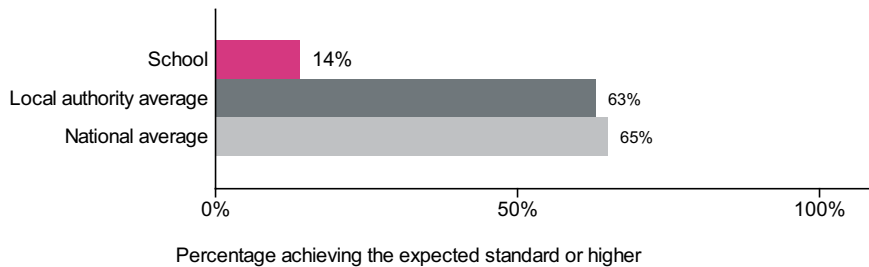

North Wingfield Primary and Nursery School (URN: 134139)

Key stage 2

This is provisional data for 2018/19. CLA data is not currently available, so we are not publishing breakdowns of data such as disadvantaged which appeared previously. This information will be included in the revised release.

Also, any amendments made to this school's data will be reflected when we re-publish the data in a few months. National and local authority benchmarks may also change. Until these changes take effect, you may see differences between data on ASP and Compare school and college performance.

Progress in reading, writing and maths

Reading

Number of pupils = 26

Pupils with adjusted scores = 1

Confidence interval
-6.2 to -1.4

Writing

Number of pupils = 28

Pupils with adjusted scores = 0

Confidence interval
-0.8 to 3.4

Maths

Number of pupils = 26

Pupils with adjusted scores = 1

Confidence interval
-4.1 to 0.0

Reading, writing and maths combined

Percentage of pupils achieving the expected standard or higher

Number of pupils = 28